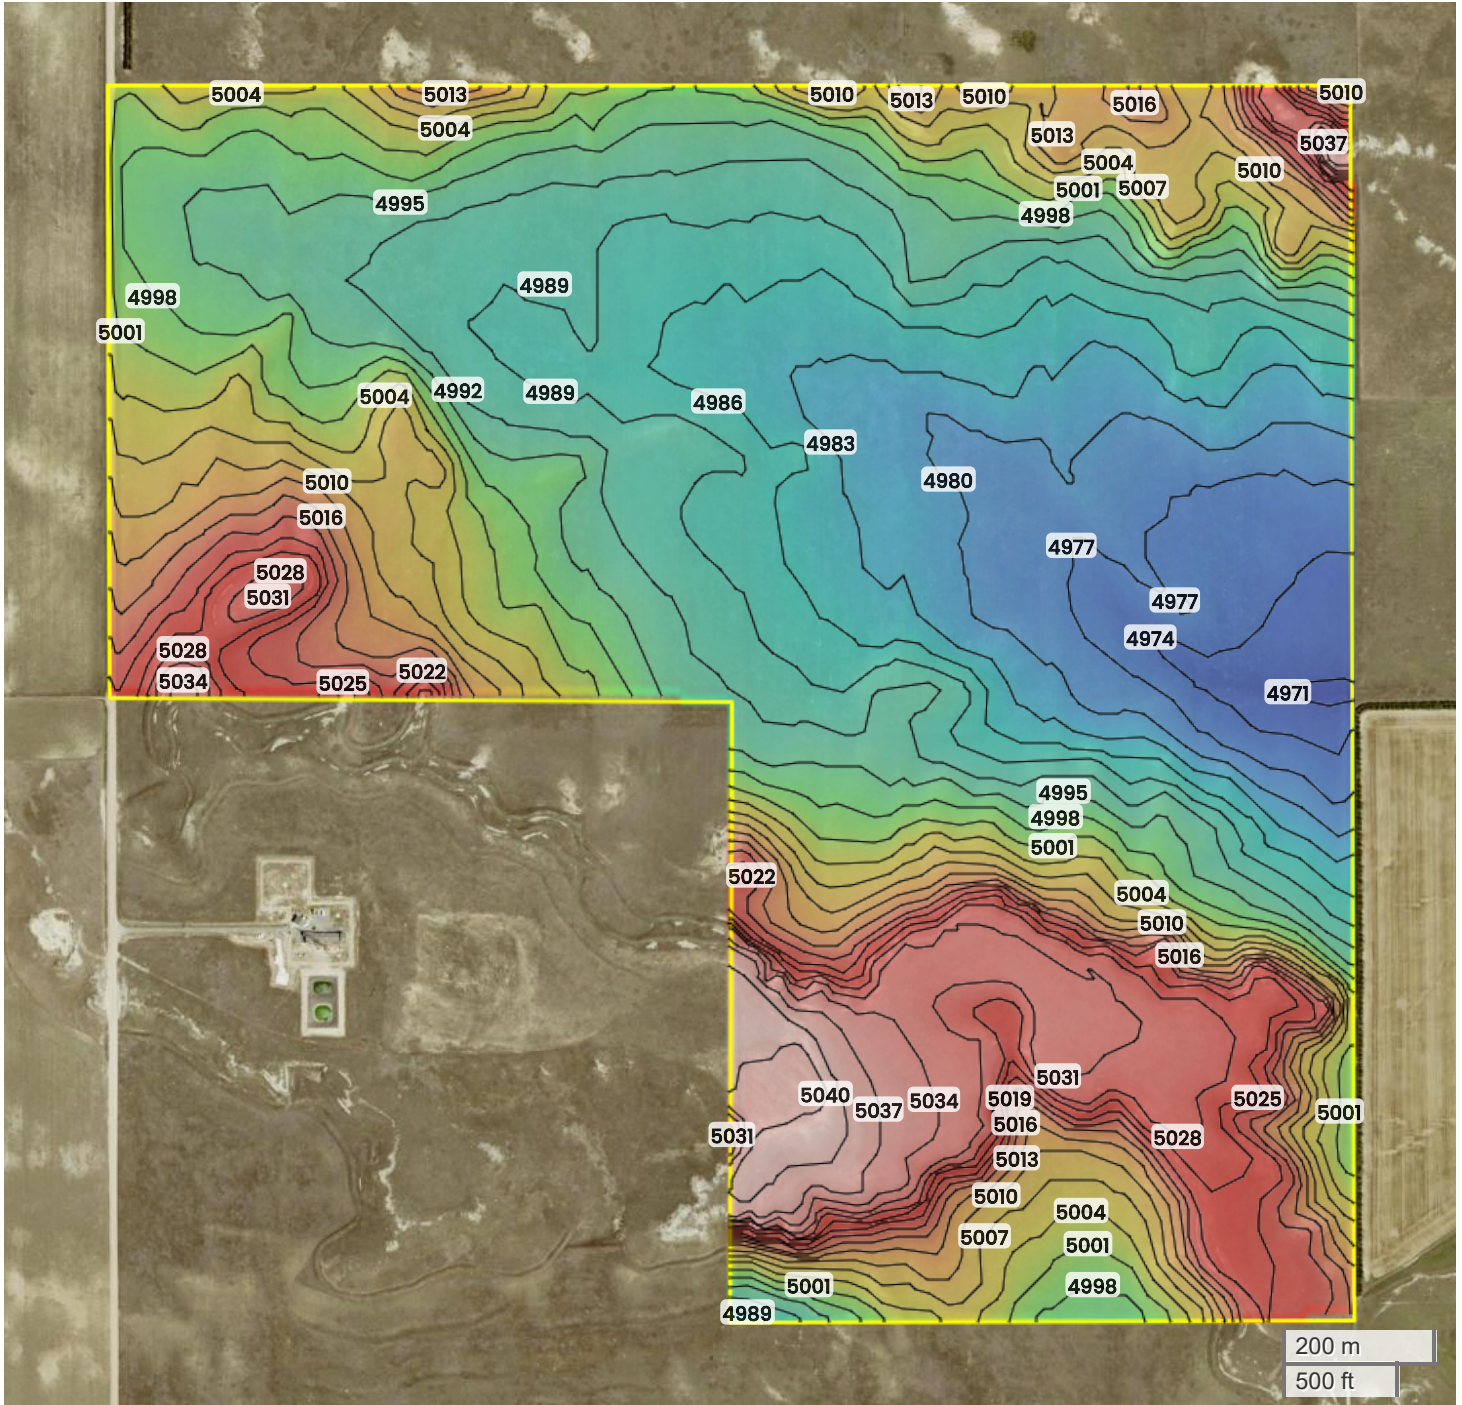

LOCKWOOD ORGANIC 480 (480.00 AC TOTAL, 396.64 AC TILLABLE)

TOPOGRAPHY

4971 ft

5040 ft

Center: 41.364386, -103.787565

07-16N-56W

Antelope precinct Township

Kimball County, NE

Source: USGS 10m DEM

Interval(ft): 3

Max: 5040.0 ft

Min: 4971.0 ft

Range: 69.0 ft

Average: 5005.5 ft

FarmWorth, LLC makes no warranties, express or implied, regarding the accuracy of any information provided through FarmWorth.com. User is solely responsible for independently verifying all information prior to use and waives any claims against FarmWorth, LLC arising from inaccuracies in such information.